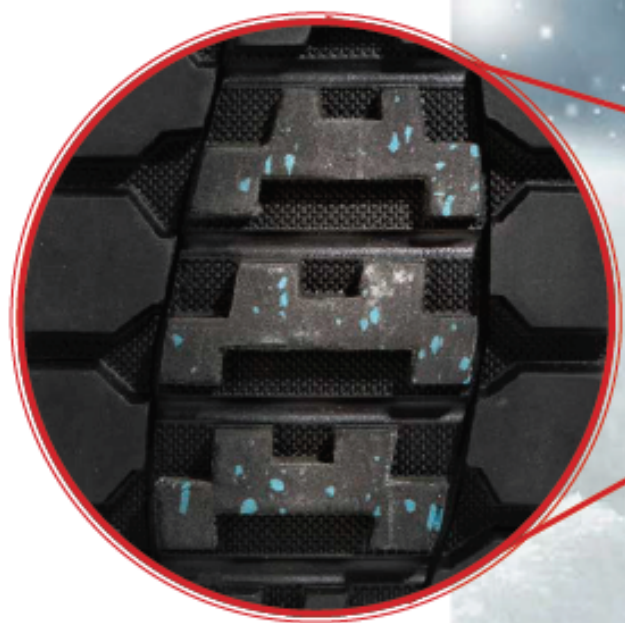

ANTI-SLIP OUTSOLE

THIS ANTI-SLIP OUTSOLE IS DESIGNED TO KEEP YOU GROUNDED ON ICY SURFACES

STRATEGICALLY PLACED ON OUTSOLE TO COVER KEY AREAS

THIS ANTI-SLIP OUTSOLE IS CURRENTLY ONLY AVAILABLE ON THE KATE CONSTRUCTION