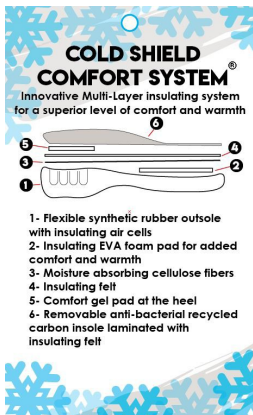

Cold Shield Comfort System

Only available in ALPES construction. The cold shield comfort system is an innovative multi-layer insulating system that offers a superior level of comfort and warmth,