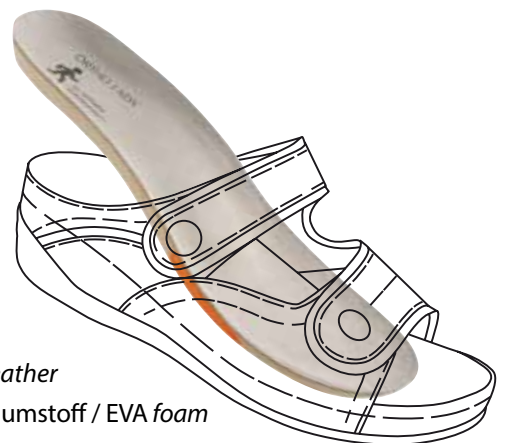

comfort footbed

- support the natural gait
- excellent fit: good comfort
- shock-absorbing
- eudermic materials
- breathable leather cover
- low maintenance